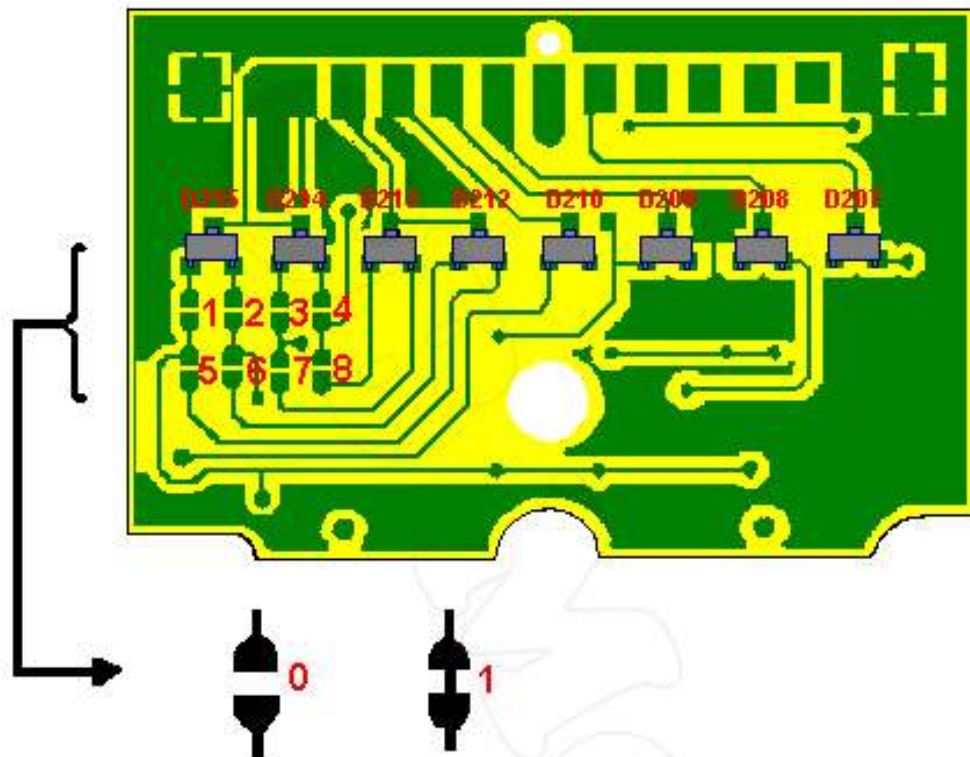

Key-Board

[Frequency list 400 channels mode](#)

1	2	3	4	5	6	7	8	
0	0	1	0	0	0	0	0	HAM-Radio - 28.000MHz to 29.700MHz
0	0	1	0	0	0	1	0	HAM-Radio - 25.000MHz to 29.700MHz
0	0	0	0	1	0	1	1	400 Ch. FM and AM
0	0	0	0	1	0	0	1	400 Ch. FM
0	0	0	0	1	0	0	0	200 Ch. FM and AM
0	0	0	0	0	1	1	1	200 Ch. FM
0	0	0	0	0	1	1	0	12 Ch. AM 1 Watt and 80 Ch. FM 4 Watt
0	0	0	0	0	0	1	0	40 Ch. AM and FM
0	0	0	0	0	0	0	0	40 Ch. FM (CEPT)